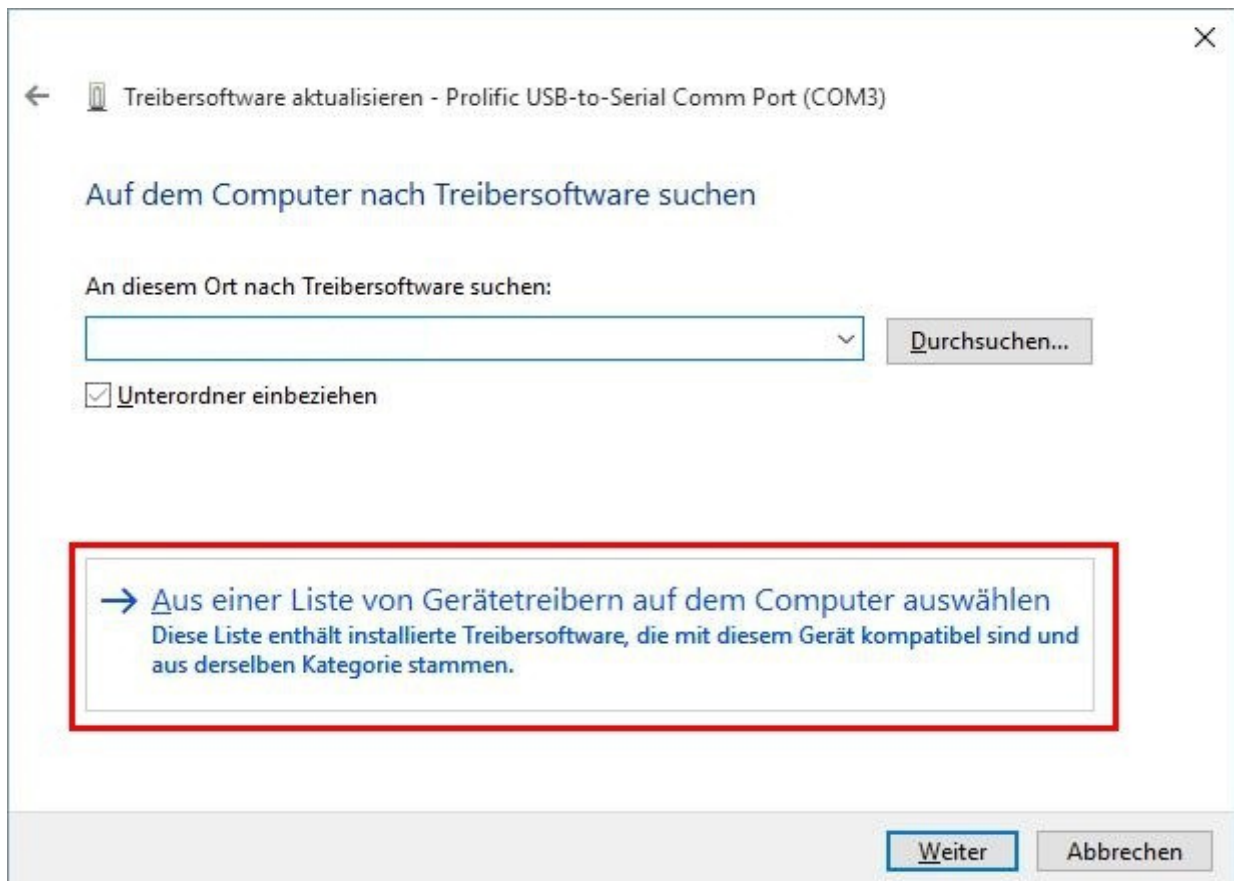

Datenkabel Driver installieren

USB Cables and Drivers
for Microsoft XP, Vista Win7, Win8, Win10

KG-UV Commander

COM-Port-Nummer meines Kabel finden? [Find Com Port](#) (Windows)