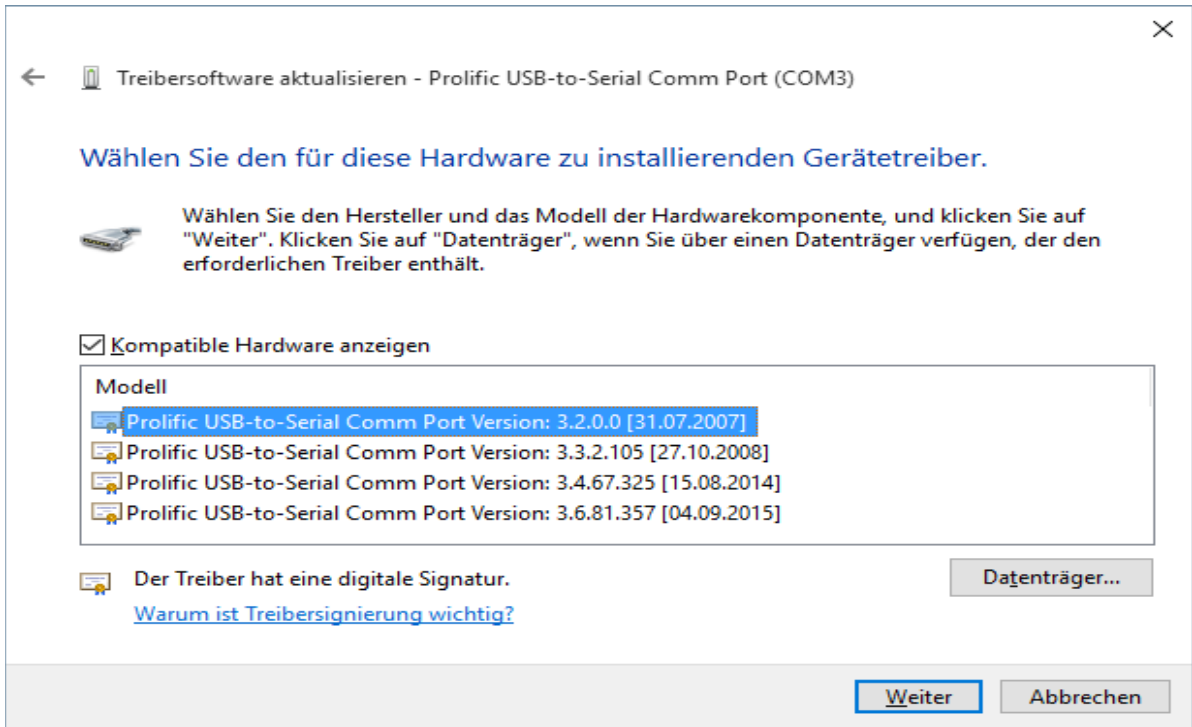

Datenkabel Driver installieren

USB Cables and Drivers
for Microsoft XP, Vista Win7, Win8, Win10

KG-UV Commander

COM-Port-Nummer meines Kabel finden? [Find Com Port](#) (Windows)