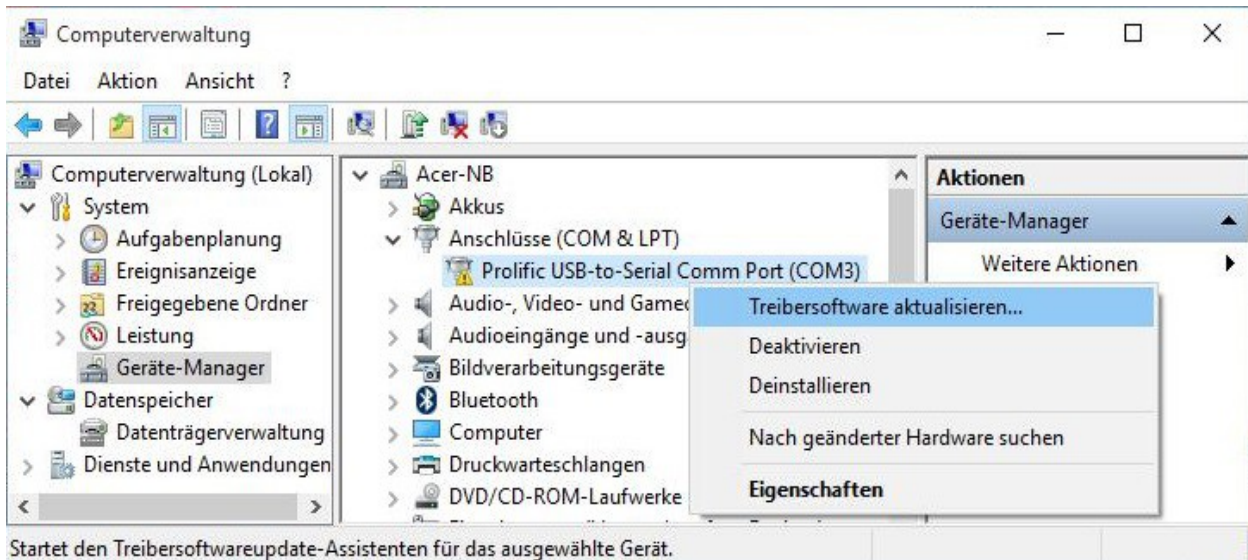

Datenkabel Driver installieren

USB Cables and Drivers
for Microsoft XP, Vista Win7, Win8, Win10

KG-UV Commander

COM-Port-Nummer meines Kabel finden? [Find Com Port](#) (Windows)