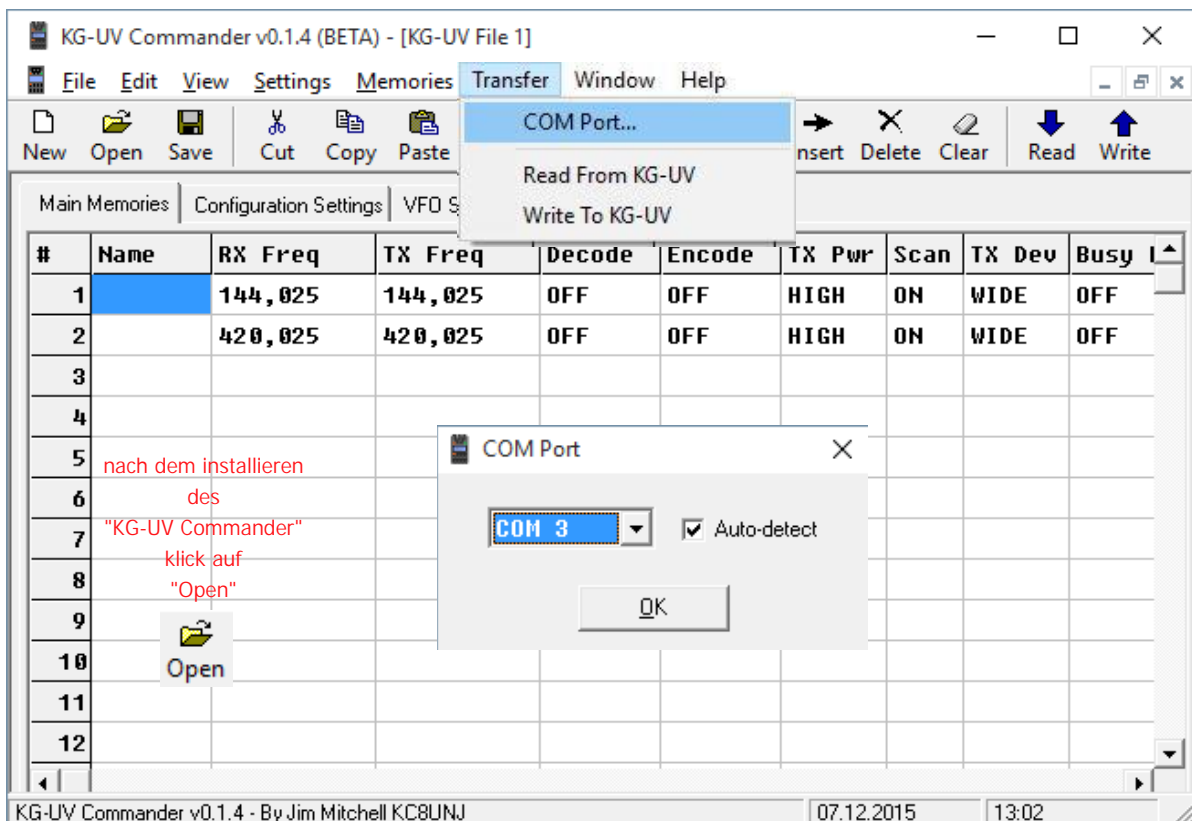

Datenkabel Driver installieren

USB Cables and Drivers
for Microsoft XP, Vista Win7, Win8, Win10

KG-UV Commander

COM-Port-Nummer meines Kabel finden? [Find Com Port](#) (Windows)